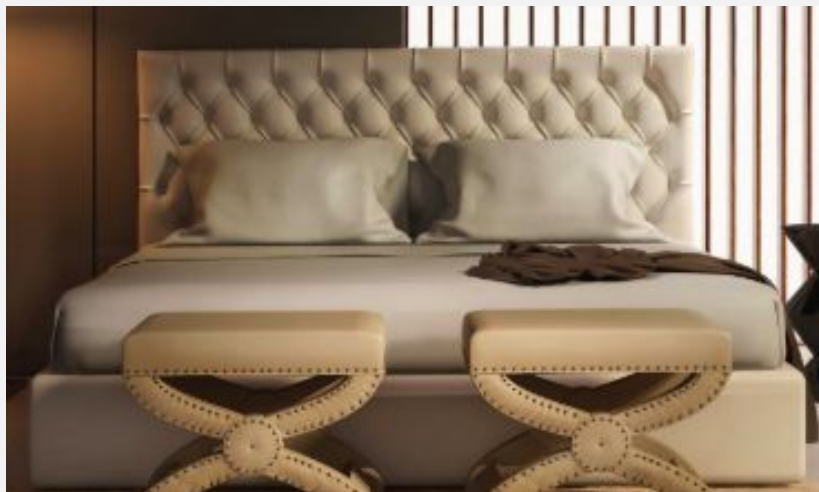

BAXTER WALL MOUNTED BED | PREMIER RAILS

As Shown Product Description

Wall Mounted Headboard panel/s with 4-sided floating Premier Bed Frame.

Box Spring Required Construction. Wall Hung Panels attach with z-clips above baseboard.

KING Dimensions:

Overall: 54"H / 86"D / 80"W
Headboard: 54"H / 80"W / 3"D
Bed Rails: 80"W / 82"L / 15.5"H

QUEEN Dimensions:

Overall: 54"H / 86"D / 64"W
Headboard: 54"H / 64"W / 3"D
Bed Rails: 64"W / 82"L / 15.5"H

FULL Dimensions:

Overall: 54"H / 81"D / 57"W
Headboard: 54"H / 57"W / 3"D
Bed Rails: 57"W / 77"L / 15.5"H

TWIN Dimensions:

Overall: 54"H / 81"D / 41"W
Headboard: 54"H / 41"W / 3"D
Bed Rails: 41"W / 77"L / 15.5"H

Features:

Headboard: Fully Upholstered Diamond Tufted Headboard.

Top of Rails to floor: 15.5"H

Top of Support Slat to floor: 6"H

Leg: concealed

(Box Spring Sits 9.5" in frame.)

Fabric: Dalton Sandy

COM/COL Requirements