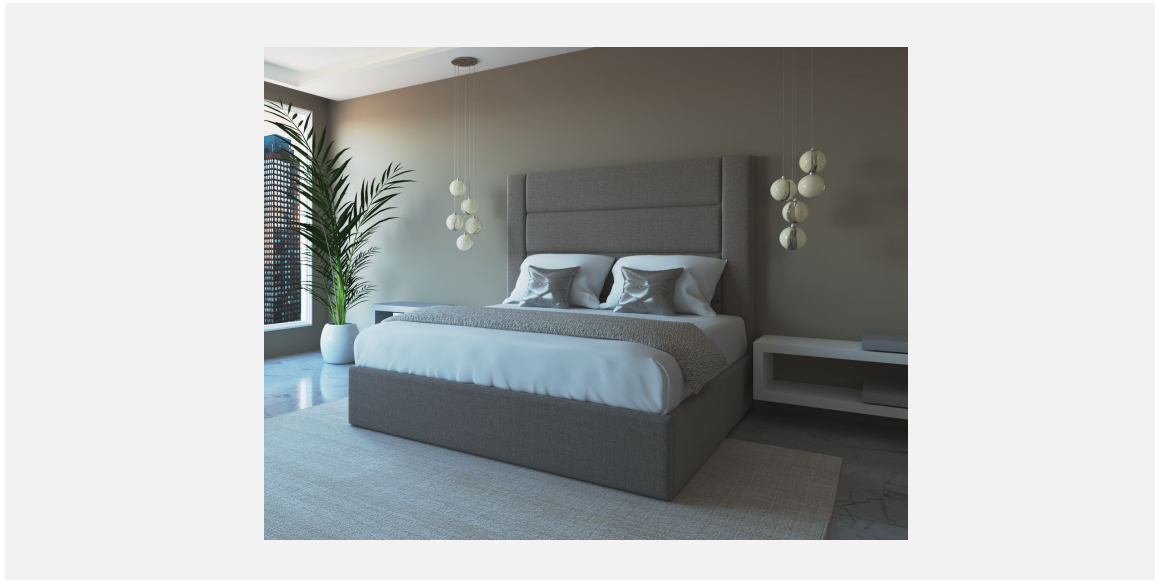

BERWICK WALL MOUNTED HEADBOARD | PREMIER RAILS

As Shown Product Description

Wall Mounted Headboard panel/s with 4-sided floating Premier Bed Frame.

Box Spring Required Construction. Wall Hung Panels attach with z-clips above bed rails.

KING Dimensions:

Overall: 75.5"H / 82"D / 80"W
Headboard: 60"H / 80"W / 1.25"D
Bed Rails: 80"W / 82"D / 15.5"H

QUEEN Dimensions:

Overall: 75.5"H / 82"D / 64"W
Headboard: 60"H / 64"W / 1.25"D
Bed Rails: 64"W / 82"D / 15.5"H

FULL Dimensions:

Overall: 75.5"H / 81"D / 57"W
Headboard: 60"H / 57"W / 1.25"D
Bed Rails: 57"W / 77"D / 15.5"H

Features:

Top of Rails to floor: 15.5"H
Leg: concealed

Top of Support Slat to floor: 6"H

(Box Spring Sits 9.5" in frame.)
Fabric: Glitz Latte