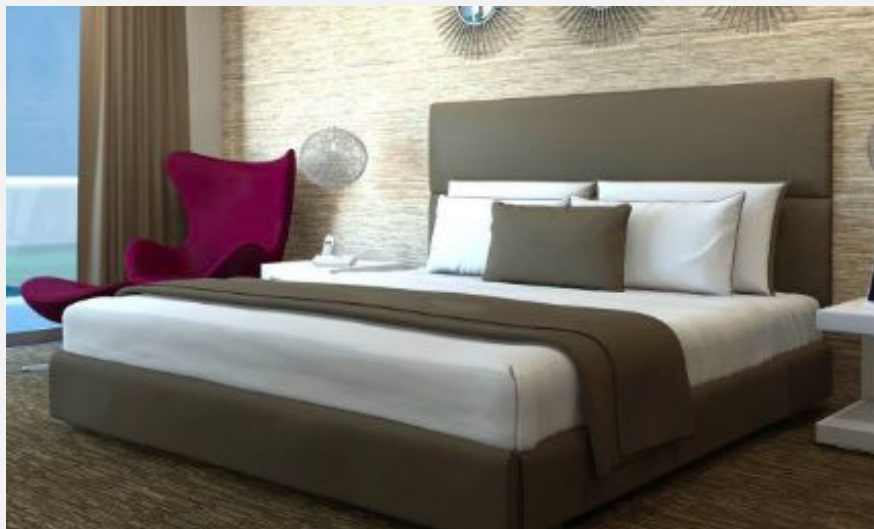

DASH WALL MOUNTED HEADBOARD | PREMIER RAILS

As Shown Product Description

Wall Mounted Headboard panel/s with 4-sided floating Premier Bed Frame.

Box Spring Required Construction. Wall Panels attached with z-clips above bed rails.

KING Dimensions:

Overall: 55.5"H / 82"D / 80"W
Headboard: 40"H / 80"W / 1.25"D
Bed Rails: 80"W / 82"D / 15.5"H

QUEEN Dimensions:

Overall: 55.5"H / 82"D / 64"W
Headboard: 40"H / 64"W / 1.25"D
Bed Rails: 64"W / 82"D / 15.5"H

FULL Dimensions:

Overall: 55.5"H / 77"D / 57"W
Headboard: 40"H / 57"W / 1.25"D
Bed Rails: 57"W / 77"D / 15.5"H

TWIN Dimensions:

Overall: 55.5"H / 77"D / 41"W
Headboard: 40"H / 41"W / 1.25"D
Bed Rails: 41"W / 77"D / 15.5"H

Features:

Headboard: Two Horizontal Channels 20"H each

Top of Rails to floor: 15.5"H

Leg: concealed

Top of Support Slat to floor: 6"H

(Box Spring Sits 9.5" in frame.)

Fabric: Dalton Graphite

COM/COL Requirements