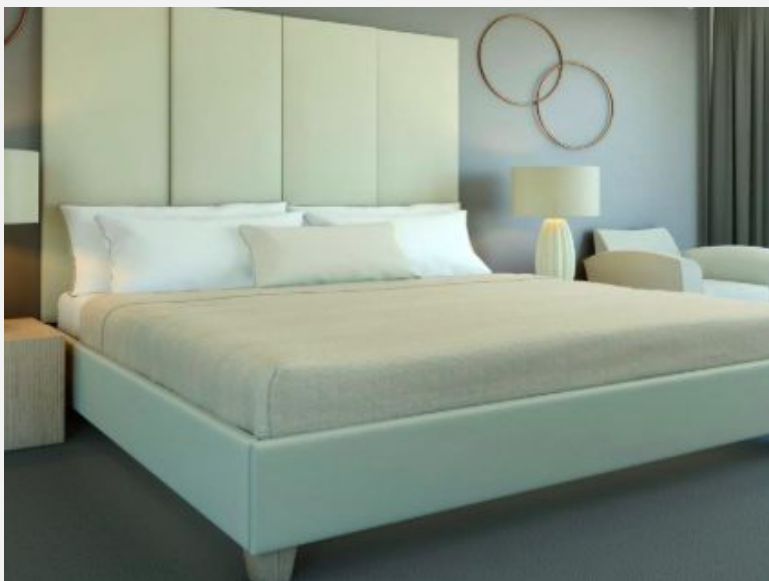

### As Shown Product Description

Wall Mounted Headboard panel/s with 4-sided floating Classic Bed Frame.

Box Spring Required Construction. Wall Panels attached with z-clips above bed rails.

#### KING Dimensions:

Overall: 75.5"H / 82"D / 80"W  
Headboard: 60"H / 80"W / 1.25"D  
Bed Rails: 80"W / 82"D / 15.5"H

#### QUEEN Dimensions:

Overall: 75.5"H / 82"D / 64"W  
Headboard: 60"H / 64"W / 1.25"D  
Bed Rails: 64"W / 82"D / 15.5"H

#### FULL Dimensions:

Overall: 75.5"H / 77"D / 57"W  
Headboard: 60"H / 57"W / 1.25"D  
Bed Rails: 57"W / 77"D / 15.5"H