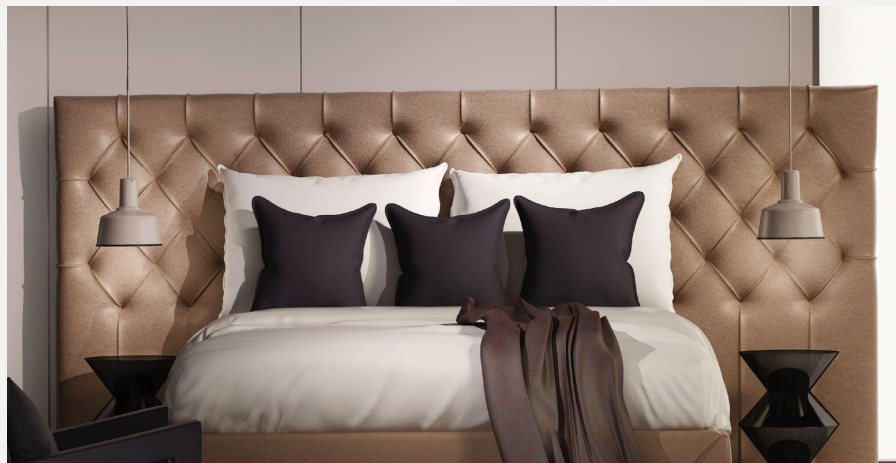

## DREAM WALL MOUNTED HEADBOARD | CLASSIC RAILS

### As Shown Product Description

Wall Mounted Headboard panel/s with 4-sided floating Classic Bed Frame.

Box Spring Required Construction. Wall Panels attached with z-clips above bed rails.

#### KING Dimensions:

Overall: 54"H / 86"D / 140"W  
Headboard: 54"H / 140"W / 3"D  
Bed Rails: 80"W / 82"L / 15.5"H

#### QUEEN Dimensions:

Overall: 54"H / 86"D / 124"W  
Headboard: 54"H / 124"W / 3"D  
Bed Rails: 64"W / 82"L / 15.5"H