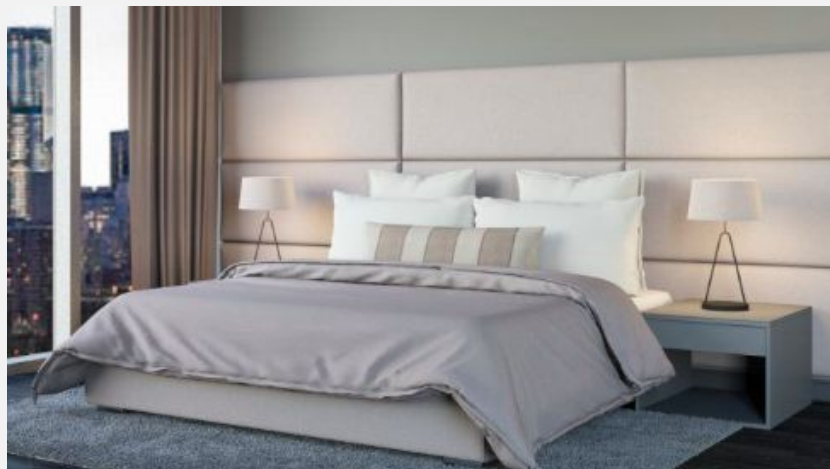

GRANTHAM WALL MOUNTED HEADBOARD | EXCLUSIVE RAILS

As Shown Product Description

Wall Mounted Headboard panel/s with 4-sided floating Exclusive Bed Frame.

Box Spring Required Construction. Wall Panels attached with z-clips above baseboard.

KING Dimensions:

Overall: 60"H / 82"D / 148"W
Headboard: 60"H / 148"W / 1.25"D
Bed Rails: 80"W / 82"D / 15.5"H

QUEEN Dimensions:

Overall: 60"H / 82"D / 130"W
Headboard: 60"H / 130"W / 1.25"D
Bed Rails: 64"W / 82"D / 15.5"H

Features:

Headboard: Rectangle Flat Panels

Top of Rails to floor: 15.5"H

Leg: Grantham (2" metal)

Top of Support Slat to floor: 6"H

Finish: Brushed

(Box Spring Sits 9.5" in frame.)

Fabric: Sassy Ivory