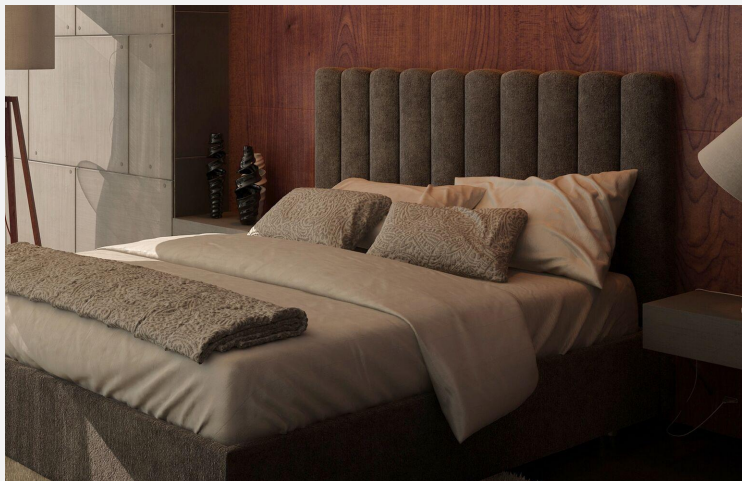

JULIANNE WALL MOUNTED HEADBOARD | PREMIER RAILS

As Shown Product Description

Wall Mounted Headboard panel/s with 4-sided floating Premier Bed Frame.

Box Spring Required Construction. Wall Panels attached with z-clips above bed rails.

KING Dimensions:

Overall: 51.5"H / 82"D / 80"W

Headboard: 36"H / 80"W / 1.25"D

Bed Rails: 80"W / 82"D / 15.5"H

QUEEN Dimensions:

Overall: 51.5"H / 82"D / 64"W

Headboard: 36"H / 64"W / 1.25"D

Bed Rails: 64"W / 82"D / 15.5"H

FULL Dimensions:

Overall: 51.5"H / 77"D / 57"W

Headboard: 36"H / 57"W / 1.25"D

Bed Rails: 57"W / 77"L / 15.5"H

TWIN Dimensions:

Overall: 51.5"H / 77"D / 41"W

Headboard: 36"H / 41"W / 1.25"D

Bed Rails: 41"W / 77"L / 15.5"H

Features:

Headboard: Vertical Channels with Scalloped Tops

Top of Rails to floor: 15.5"H

Top of Support Slat to floor: 6"H

(Box Spring Sits 9.5" in frame.)

Leg: concealed

Fabric: Dalton Tusk

COM/COL Requirements