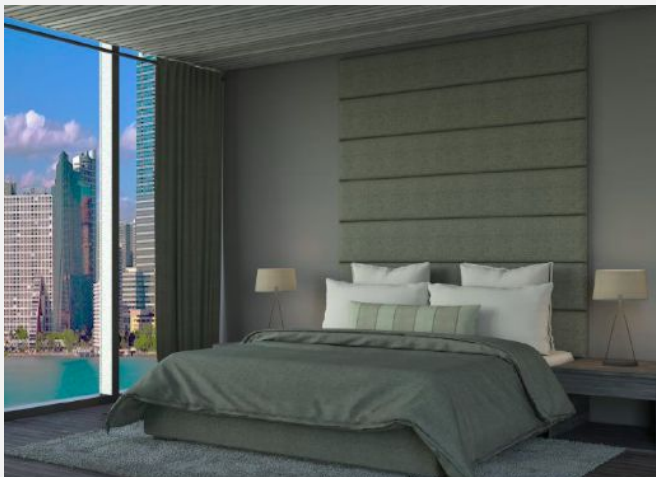

### As Shown Product Description

Wall Mounted Headboard panel/s with 4-sided floating Exclusive Bed Frame.

Box Spring Required Construction. Wall Panels attached with z-clips above bed rails.

#### KING Dimensions:

Overall: 120.5"H / 82"D / 80"W  
Headboard: 105"H / 80"W / 1.25"D  
Bed Rails: 80"W / 82"D / 15.5"H

#### QUEEN Dimensions:

Overall: 120.5"H / 82"D / 64"W  
Headboard: 105"H / 64"W / 1.25"D  
Bed Rails: 64"W / 82"D / 15.5"H

#### FULL Dimensions:

Overall: 120.5"H / 77"D / 57"W  
Headboard: 105"H / 57"W / 1.25"D  
Bed Rails: 57"W / 77"D / 15.5"H