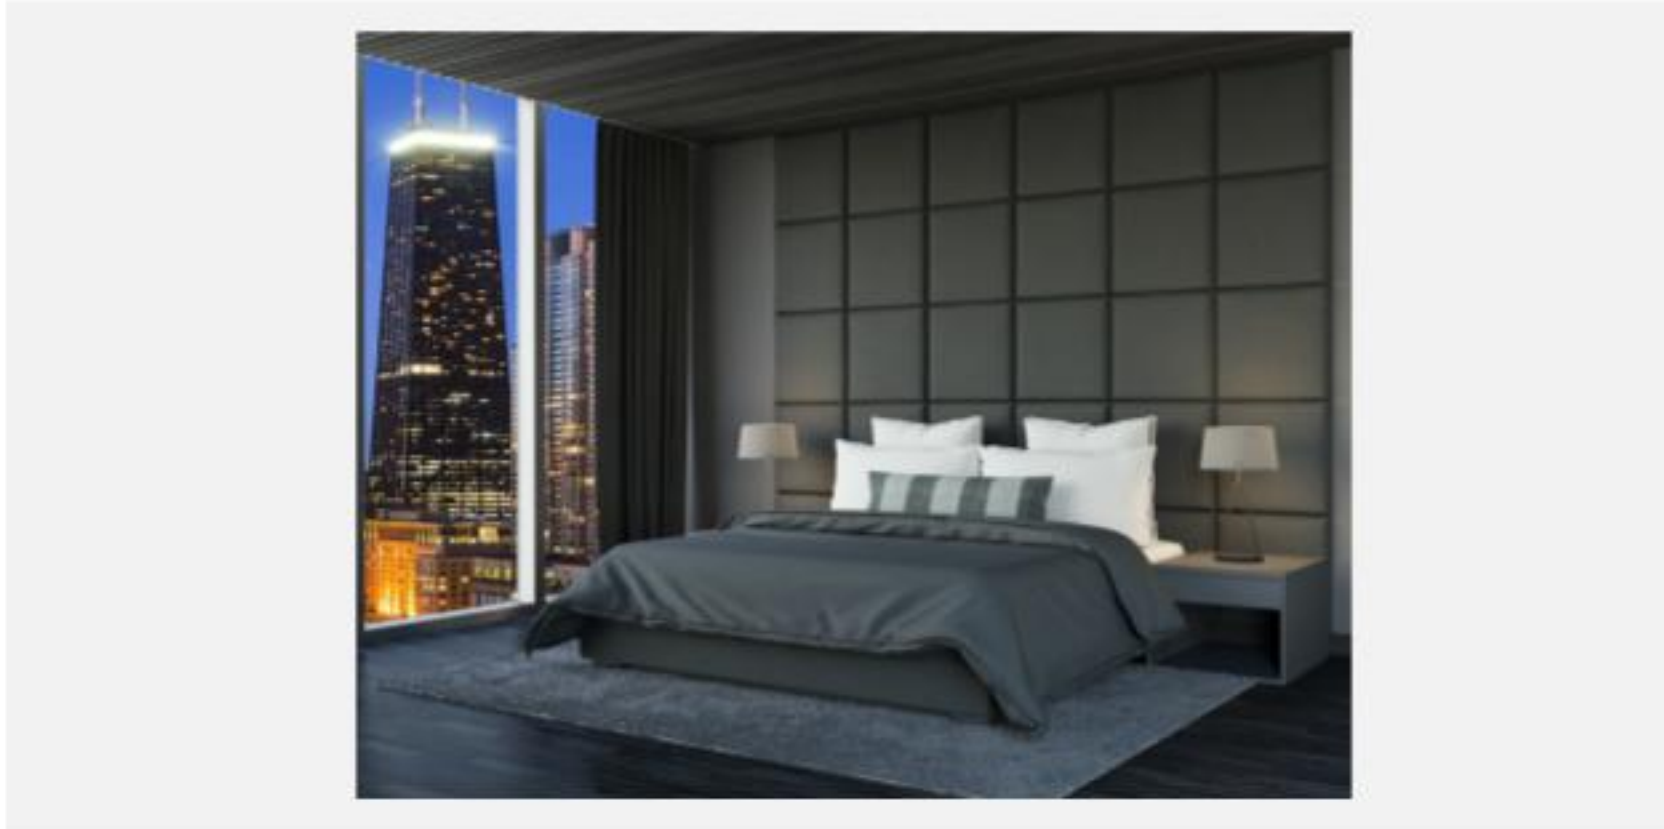

MANOR WALL MOUNTED HEADBOARD | EXCLUSIVE RAILS

As Shown Product Description

Wall Mounted Headboard panel/s with 4-sided floating Exclusive Bed Frame.

Box Spring Required Construction. Wall Panels attached with z-clips above bed rails.

KING Dimensions:

Overall: 100"H / 82"D / 120"W
Headboard: 100"H / 120"W / 1.5"D
Bed Rails: 80"W / 82"D / 15.5"H

QUEEN Dimensions:

Overall: 100"H / 82"D / 120"W
Headboard: 100"H / 120"W / 1.5"D
Bed Rails: 64"W / 82"D / 15.5"H

Features:

Top of Rails to floor: 15.5"H
Leg: Grantham (2" metal)

Top of Support Slat to floor: 6"H
Finish: Polished

(Box Spring Sits 9.5" in frame.)
Fabric: Dalton Iron

COM/COL Requirements

COM Yield: 26 yards (54" plain)