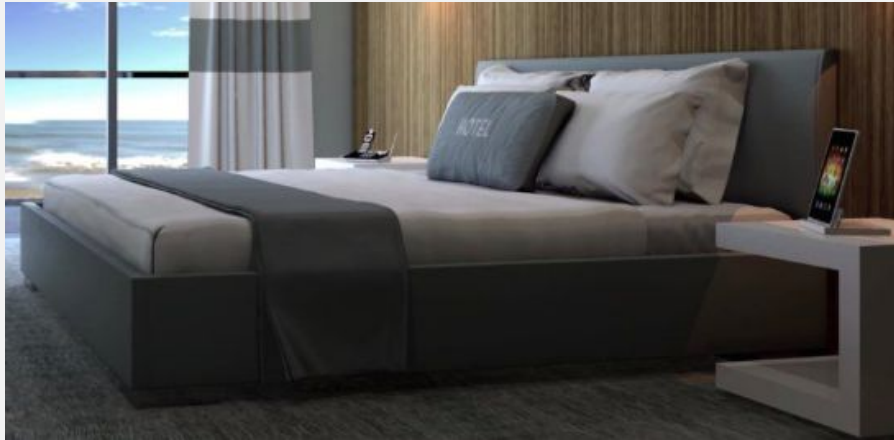

STUDIO WALL MOUNTED HEADBOARD | EXCLUSIVE RAILS

As Shown Product Description

Wall Mounted Headboard panel/s with 4-sided floating Exclusive Bed Frame.

Box Spring Required Construction. Wall Panels attached with z-clips above bed rails.

KING Dimensions:

Overall: 35.5"H / 82"D / 80"W
Headboard: 20"H / 80"W / 3.5"D
Bed Rails: 80"W / 82"D / 15.5"H

QUEEN Dimensions:

Overall: 35.5"H / 82"D / 64"W
Headboard: 20"H / 64"W / 3.5"D
Bed Rails: 64"W / 82"D / 15.5"H

FULL Dimensions:

Overall: 35.5"H / 77"D / 57"W
Headboard: 20"H / 57"W / 3.5"D
Bed Rails: 57"W / 77"D / 15.5"H

TWIN Dimensions:

Overall: 35.5"H / 77"D / 41"W
Headboard: 20"H / 41"W / 3.5"D
Bed Rails: 41"W / 77"D / 15.5"H

Features:

Headboard: Curved Foam Panel
Top of Rails to floor: 15.5"H
Leg: Grantham (2" metal)

Top of Support Slat to floor: 6"H
Finish: Polished

(Box Spring Sits 9.5" in frame.)
Fabric: Key West Linen Slate