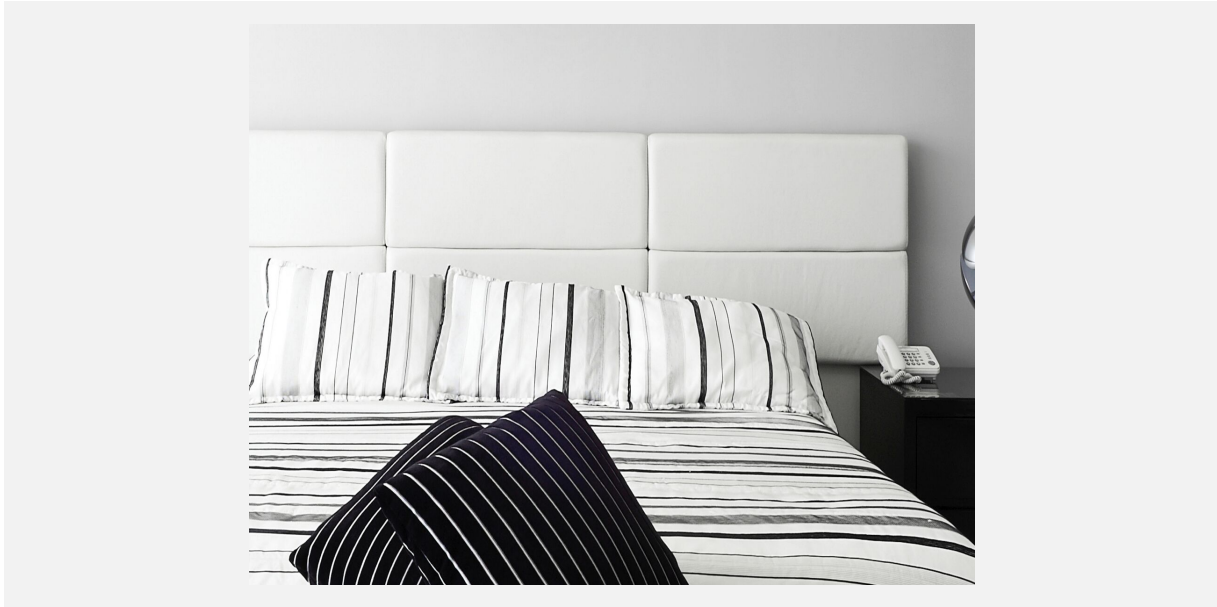

ZEN BED WALL MOUNTED HEADBOARD

As Shown Product Description

Wall Mounted Headboard panel/s. Wall Hung Panels attach with z-clips. Bed Rails Sold Separately.

KING Dimensions:

Overall: 24"H / 77"W / 1.25"D
Headboard: 24"H / 77"W / 1.25"D

QUEEN Dimensions:

Overall: 24"H / 62"W / 1.25"D
Headboard: 24"H / 62"W / 1.25"D

FULL Dimensions:

Overall: 24"H / 54"W / 1.25"D
Headboard: 24"H / 54"W / 1.25"D

TWIN Dimensions:

Overall: 24"H / 39"W / 1.25"D
Headboard: 24"H / 39"W / 1.25"D

Features:

Bed Rails: Choose Any Bed Base
Fabric: Dalton Snow

Nail Heads: None

COM/COL Requirements

COM Yield: 4 yards (54" plain)

COL Yield: 75 sq. ft. usable material.