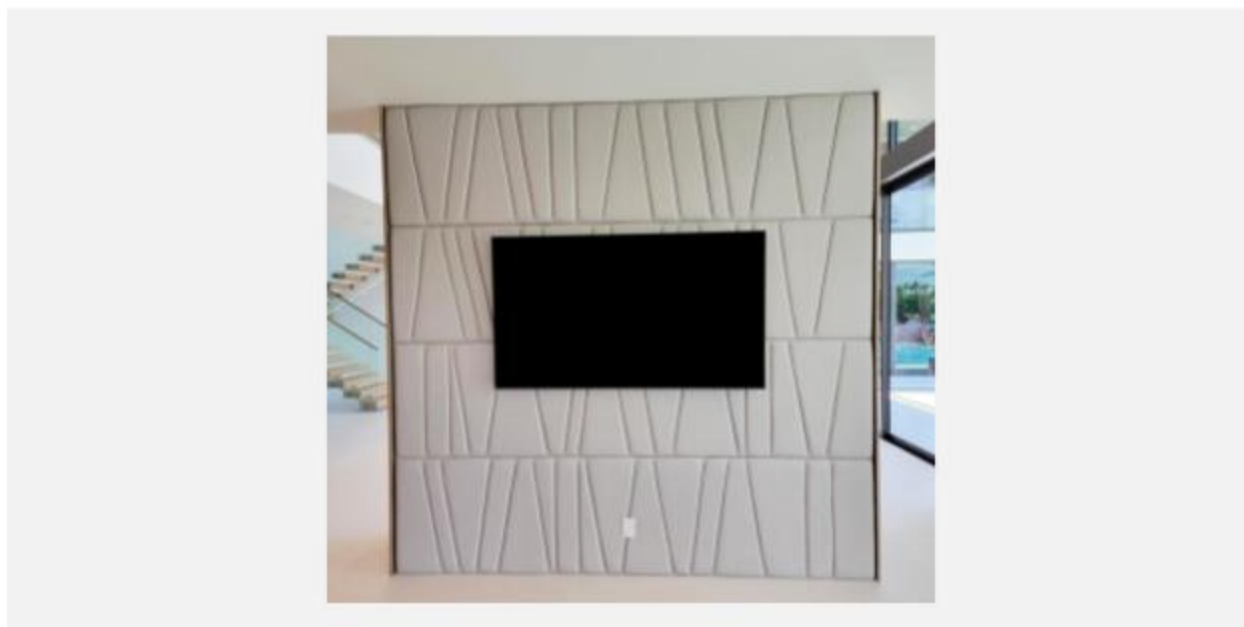

## ASCENT WALL MOUNTED PANEL

### As Shown Product Description

Fully Upholstered Wall Mounted Panel/s (TV not included). Wall Panels attached with z-clips.

Dimensions:  
Overall: 120"H / 120"W / 1.75"D

Features:  
Customization Options Available  
Fabric: Glitz Grey  
Cut Outs Available Upon Request