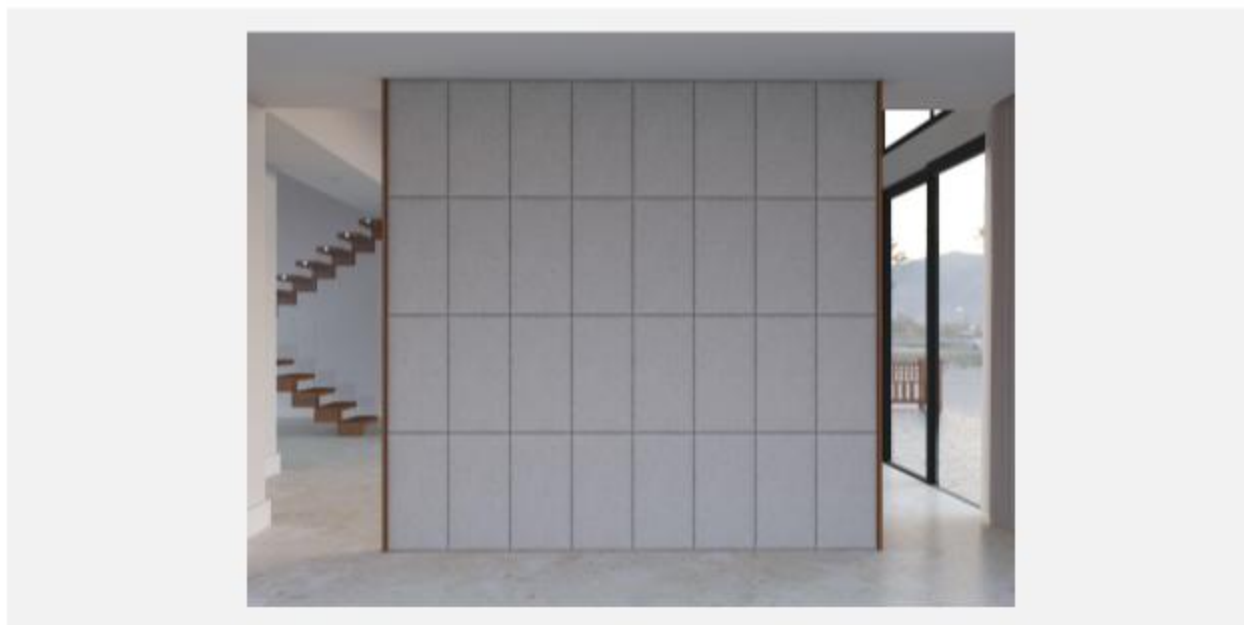

## SOLITAIRE WALL MOUNTED PANEL

### As Shown Product Description

Fully Upholstered Wall Mounted Panel/s. Wall Panels attached with z-clips.

#### Dimensions:

Overall: 120"H / 120"W / 1.75"D