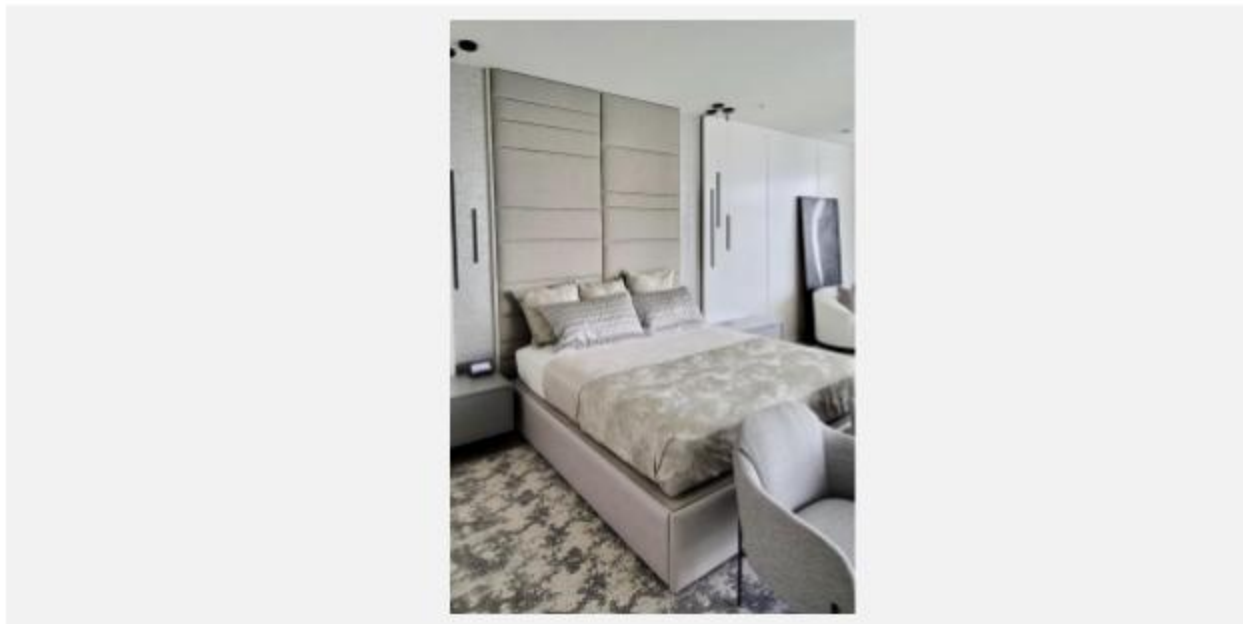

## MIRAGE WALL MOUNTED HEADBOARD

### As Shown Product Description

Wall Mounted Headboard panel/s. Wall Panels attached with z-clips.  
Bed Frame Sold Separately.

#### KING Dimensions:

Overall: 132"H / 83"W / 84.5"D  
Headboard: 117"H / 83"W / 1.5"D

#### QUEEN Dimensions:

Overall: 132"H / 62"W / 81.5"D  
Headboard: 117"H / 62"W / 1.5"D